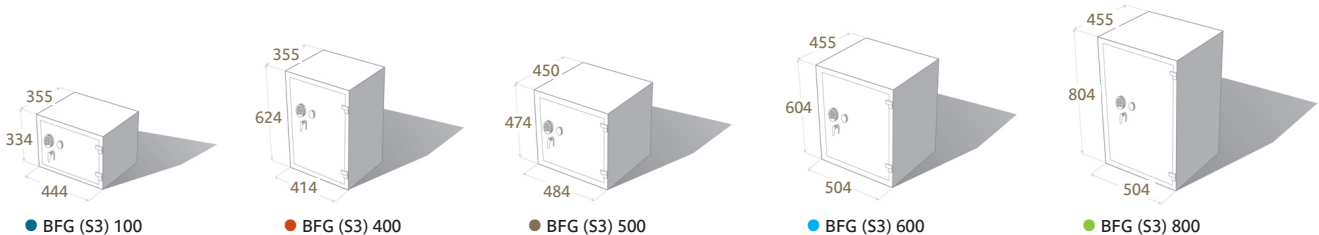

## SECURITY FEATURES

- Commercial UL digital lock and keypad
- 6-lever pick resistant key lock
- Anti-tamper re-locking devices on both locks
- Hardened anti-drill plates surrounding both locks
- Grinder resistant material filled body
- External hinges with reinforced internal anti-pry bolts
- Solid steel 12mm door
- Solid steel 32mm bolt-work
- 60 minutes fire resistant
- Suggested \$45000 cash rating
- Durable black paint finish
- Adjustable Shelving
- Pre-drilled anchoring holes, 2 x 14mm diameter

## PRODUCT SPECIFICATIONS

Model	EXTERNAL (MM)			INTERNAL (MM)			Vol (litres)	Weight (kg)	Shelves (adj)	Shelves (fixed)	Jewellery Tray	Fire Rating	Cash Rating \$	REC. RETAIL PRICE \$	
	H	W	D	H	W	D								excl. GST	incl. GST (10%)
100	334	444	355	260	350	210	19	100	1	1	1	60	45000		
400	624	414	355	550	320	210	37	140	2	1	1	60	45000		
500	474	484	450	400	390	310	48	160	1	1	1	60	45000		
600	604	504	455	530	410	310	67	200	2	1	1	60	45000		
800	804	504	455	730	410	310	93	250	3	1	1	60	45000		

DEPTH MEASUREMENT DOES NOT INCLUDE THE HANDLE, KEYPAD OR HINGES. PLEASE ALLOW 50MM. Due to Guardall constantly striving to deliver better products; sizes and colours may vary slightly.

● BFG (S3) 100

● BFG (S3) 400